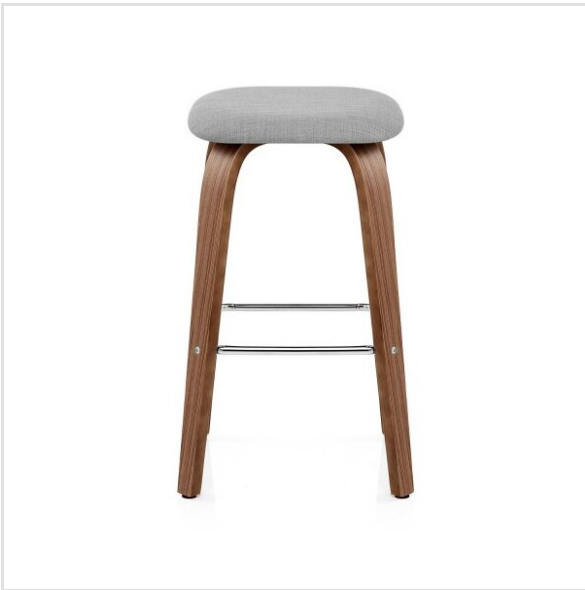

Antique brass with marble base table lamp , antique brass, So'home | La Redoute

Vendor: laredoute.co.uk

Price: £48.30

Quantity: 2.0

Details:

Table lamps for console table

 [Shop It](#)

Stockholm Bar Stool Grey - Atlantic Shopping

Dimensions: W162 x D30 x H58

 [Shop It](#)

Dining table RINGSTED D100 black ash | JYSKJYSK

Vendor: jysk.co.uk

Price: £179.00

Quantity: 1.0

Dimensions: 100cm dia

 [Shop It](#)