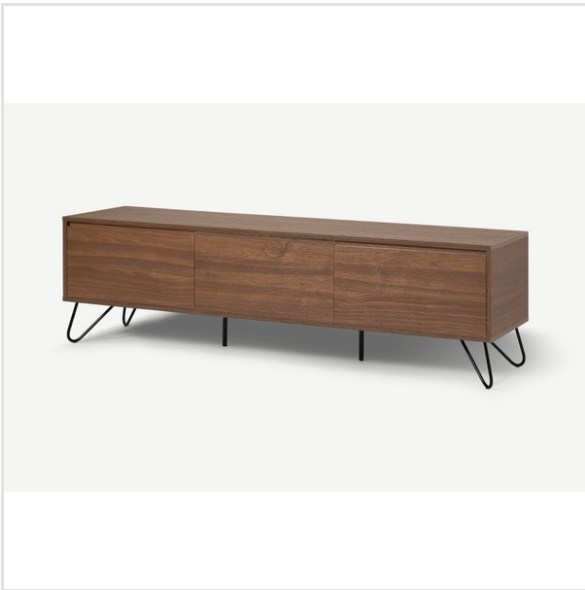

Elona Wide Media Unit, Walnut Effect & Black | MADE.com

Vendor: made.com

Price: £425.00

Quantity: 1.0

[Shop It](#)