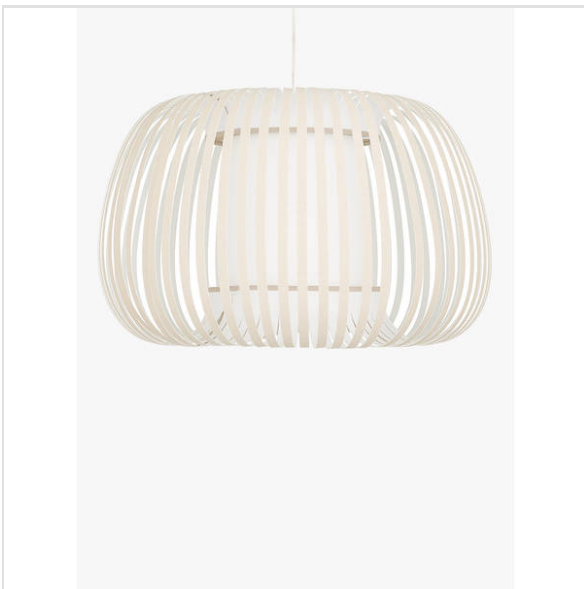

Master Bedroom

Total Cost for Products: £3,138.00

**Item:** Ron Lawson - Traigh Mhor Barra Framed Print

**Brand:** johnlewis.com

**Price:** £150.00

**Quantity:** 1

**Details:** 36 x 108cm

 [Shop It](#)

**Quantity:** 1

**Details:** Depth 58cm Height 185cm Width 150cm

 [Shop It](#)

**Item:** Hambledon Raw Oak Butlers Tray - Bed, Bath, Home & Travel from The Luxe Compa...

**Brand:** theluxecompany.co.uk

**Price:** £117.00

**Quantity:** 2

**Details:** H70 x W58 x D45cm

 [Shop It](#)

**Item:** John Lewis & Partners Martha Ceramic Table Lamp

**Brand:** johnlewis.com

**Price:** £85.00

**Quantity:** 2

**Details:** H50 x W32 x D32cm

 [Shop It](#)

**Item:** John Lewis & Partners Harmony Small Ribbon Ceiling Light at John Lewis & Part...

**Brand:** johnlewis.com

**Price:** £85.00

**Quantity:** 1

**Details:** H27 x W45 x Dia.45cm

 [Shop It](#)