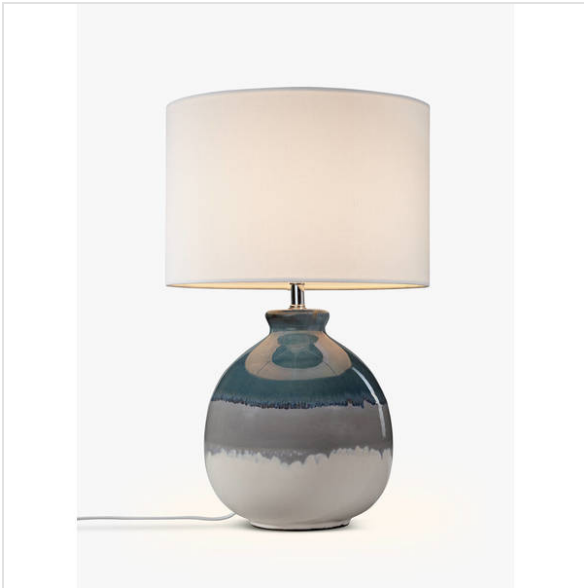

Master Bedroom

Total Cost for Products: £3,138.00

**Item:** Ron Lawson - Traigh Mhor Barra Framed Print

**Brand:** johnlewis.com

**Price:** £150.00

**Quantity:** 1

**Details:** 36 x 108cm

 [Shop It](#)

**Quantity:** 1

**Details:** Depth 58cm Height 185cm Width 150cm

 [Shop It](#)

**Item:** Hambledon Raw Oak Butlers Tray - Bed, Bath, Home & Travel from The Luxe Compa...

**Brand:** theluxecompany.co.uk

**Price:** £117.00

**Quantity:** 2

**Details:** H70 x W58 x D45cm

 [Shop It](#)

**Item:** John Lewis & Partners Martha Ceramic Table Lamp

**Brand:** johnlewis.com

**Price:** £85.00

**Quantity:** 2

**Details:** H50 x W32 x D32cm