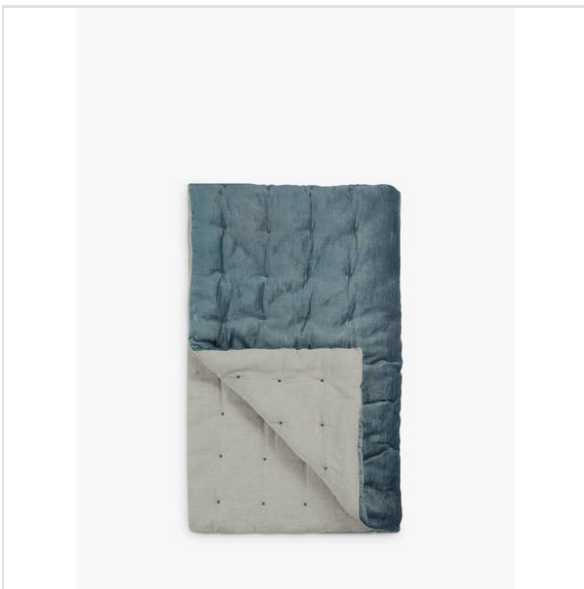

Master Bedroom

Total Cost for Products: £3,138.00

**Item:** Ron Lawson - Traigh Mhor Barra Framed Print

**Brand:** johnlewis.com

**Price:** £150.00

**Quantity:** 1

**Details:** 36 x 108cm

 [Shop It](#)

**Item:** Velvet Bedspread

**Brand:** johnlewis.com

**Price:** £190.00

**Quantity:** 1

 [Shop It](#)

**Item:** Croft Collection Landscape Cushion, Dusk

**Brand:** johnlewis.com

**Price:** £40.00

**Quantity:** 1

 [Shop It](#)

**Item:** Emilia Embroidered Grey Curtains

**Brand:** curtains-2go.co.uk

**Price:** £500.00

**Quantity:** 1

**Details:** Details & price tba

 [Shop It](#)

**Item:** Farrow & Ball No.2001 Strong White - Full Gloss Paint - 2.5L | Homebase30 Day...

**Brand:** homebase.co.uk

**Price:**

**Quantity:** 1

 [Shop It](#)

**Item:** Rouen 2 Drawer Storage Upholstered Bed Frame, King Size at John Lewis & Partners