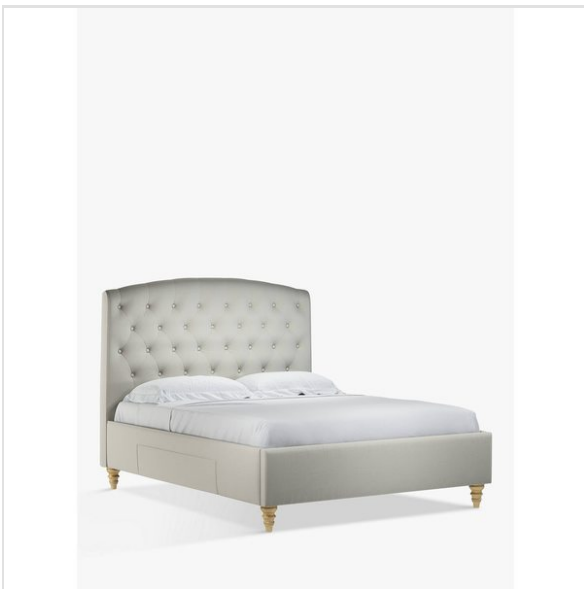

Master Bedroom

Total Cost for Products: £3,138.00

**Item:** Ron Lawson - Traigh Mhor Barra Framed Print

**Brand:** johnlewis.com

**Price:** £150.00

**Quantity:** 1

**Details:** 36 x 108cm

 [Shop It](#)

**Quantity:** 1

 [Shop It](#)

**Item:** Emilia Embroidered Grey Curtains

**Brand:** curtains-2go.co.uk

**Price:** £500.00

**Quantity:** 1

**Details:** Details & price tba

 [Shop It](#)

**Item:** Farrow & Ball No.2001 Strong White - Full Gloss Paint - 2.5L | Homebase30 Day...

**Brand:** homebase.co.uk

**Price:**

**Quantity:** 1

 [Shop It](#)

**Item:** Rouen 2 Drawer Storage Upholstered Bed Frame, King Size at John Lewis & Partners

**Quantity:** 1

**Details:** Depth 58cm Height 185cm Width 150cm

 [Shop It](#)

**Item:** Hambledon Raw Oak Butlers Tray - Bed, Bath, Home & Travel from The Luxe Compa...

**Brand:** theluxecompany.co.uk

**Price:** £117.00